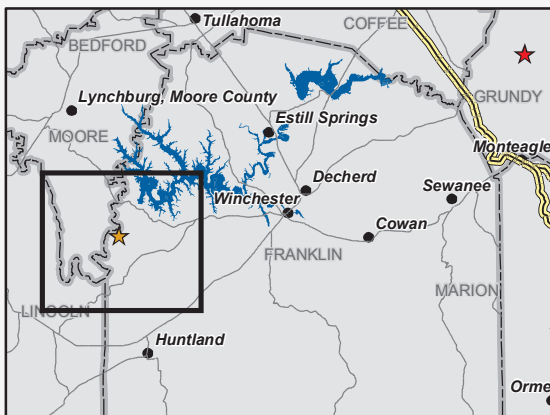

Stocked Trout Program

Tim's Ford Tailwater (Elk River)

- Trout Stream or Lake
- Trout Reservoir
- Trout Tailwater
- Winter Trout Stream or Lake
- Access Points (description on following page)
- Stocking Site