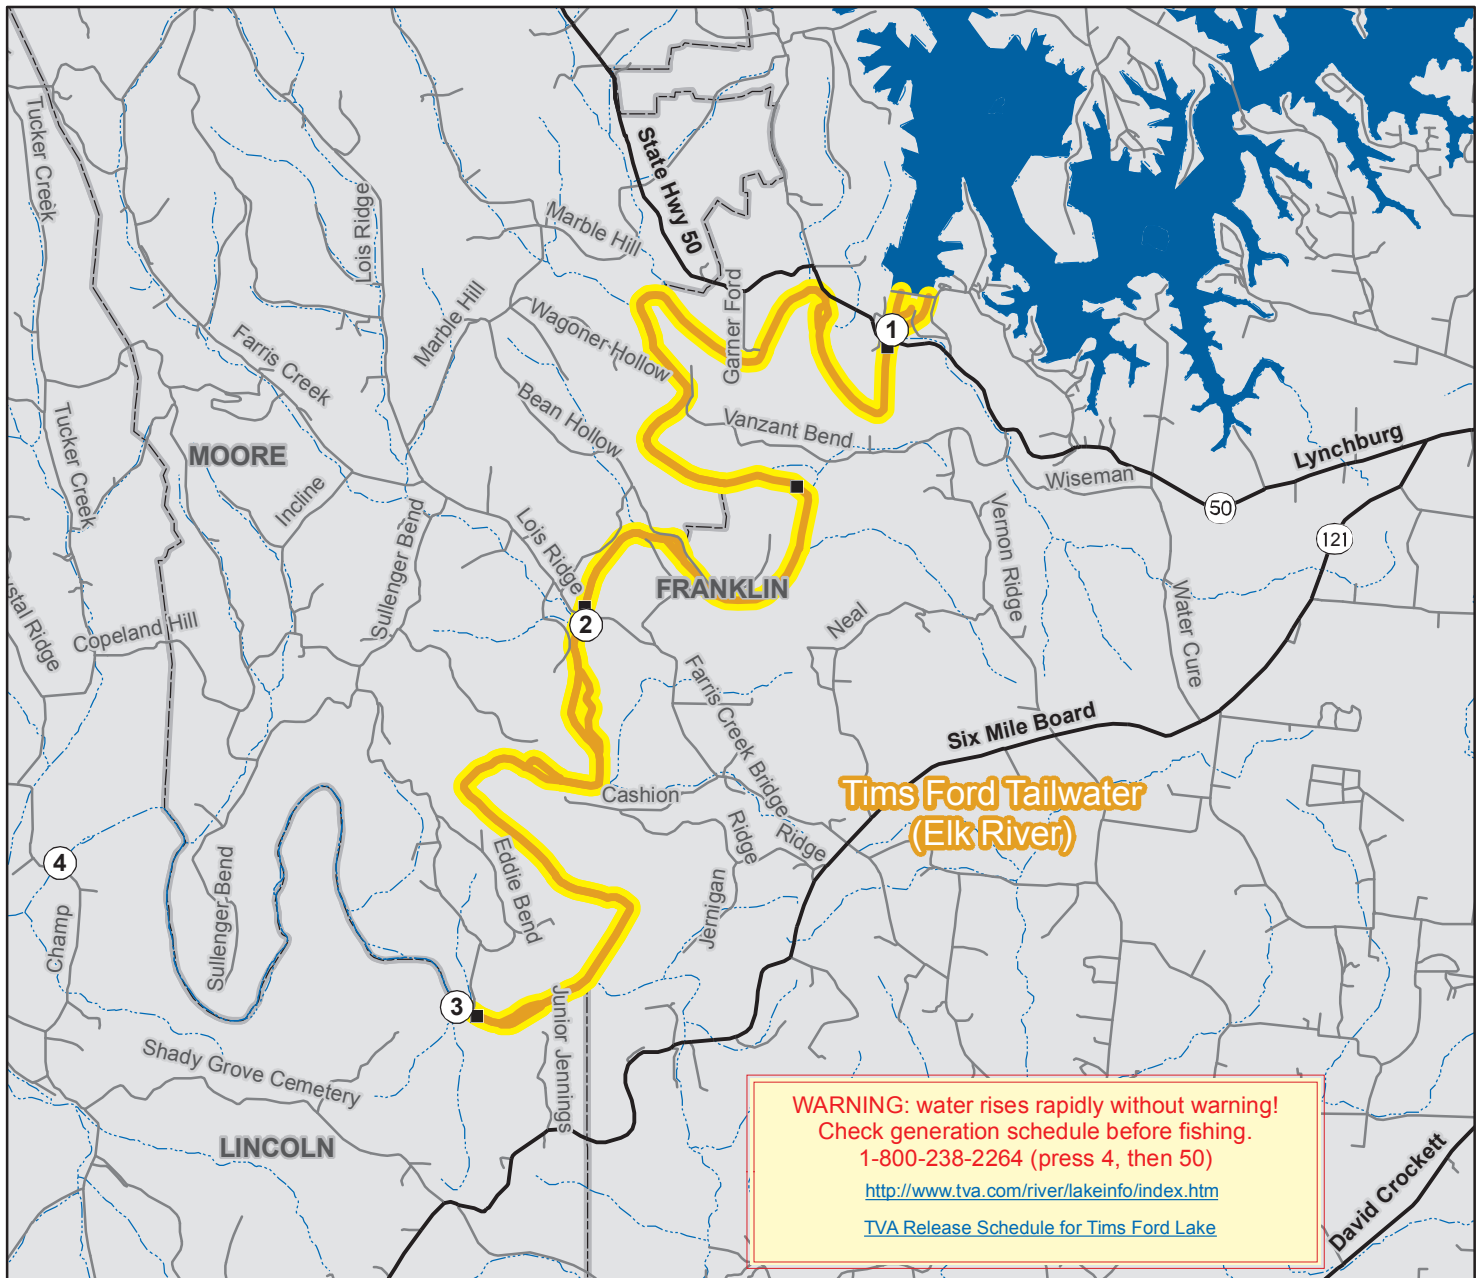

Stocked Trout Program

Tim's Ford Tailwater (Elk River)

- Trout Stream or Lake
- Trout Reservoir
- Trout Tailwater
- Winter Trout Stream or Lake
- Access Points (description on following page)
- Stocking Site